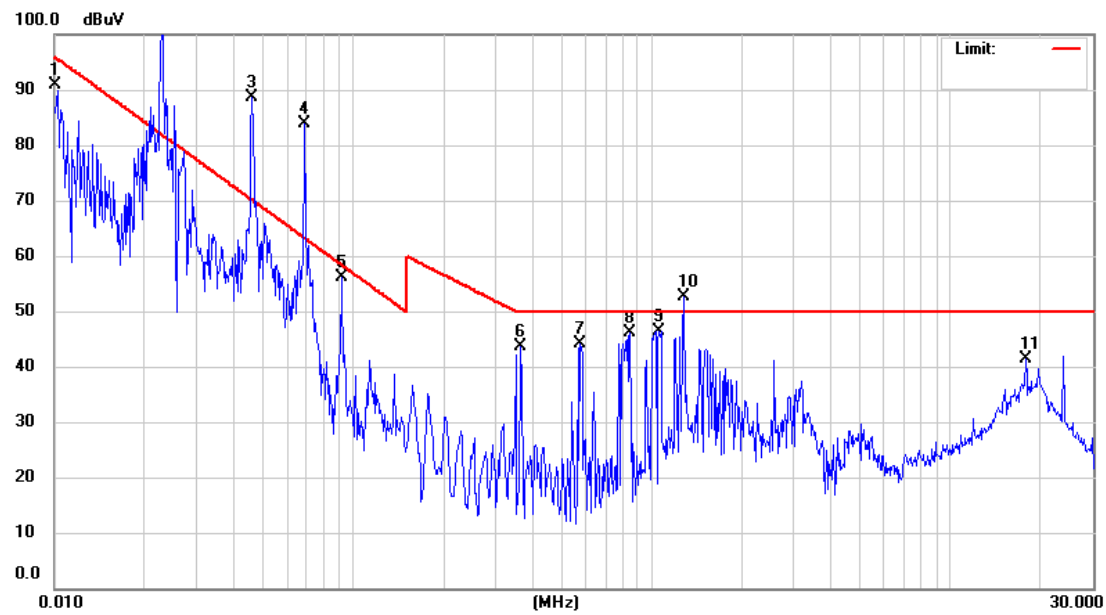

Performance of OnFILTER' AFxxxxFG-D Common Mode

No Filter

With AFxxxxFG-D