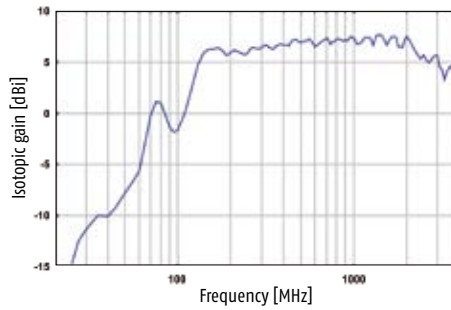

Measurements of ALX-4000E