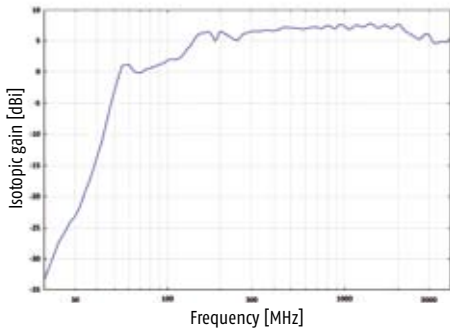

Broadband Antenna ALX-4000 / ALX-4000E / ALX-8000E

for emission measurements and immunity tests

Measurements of ALX-4000